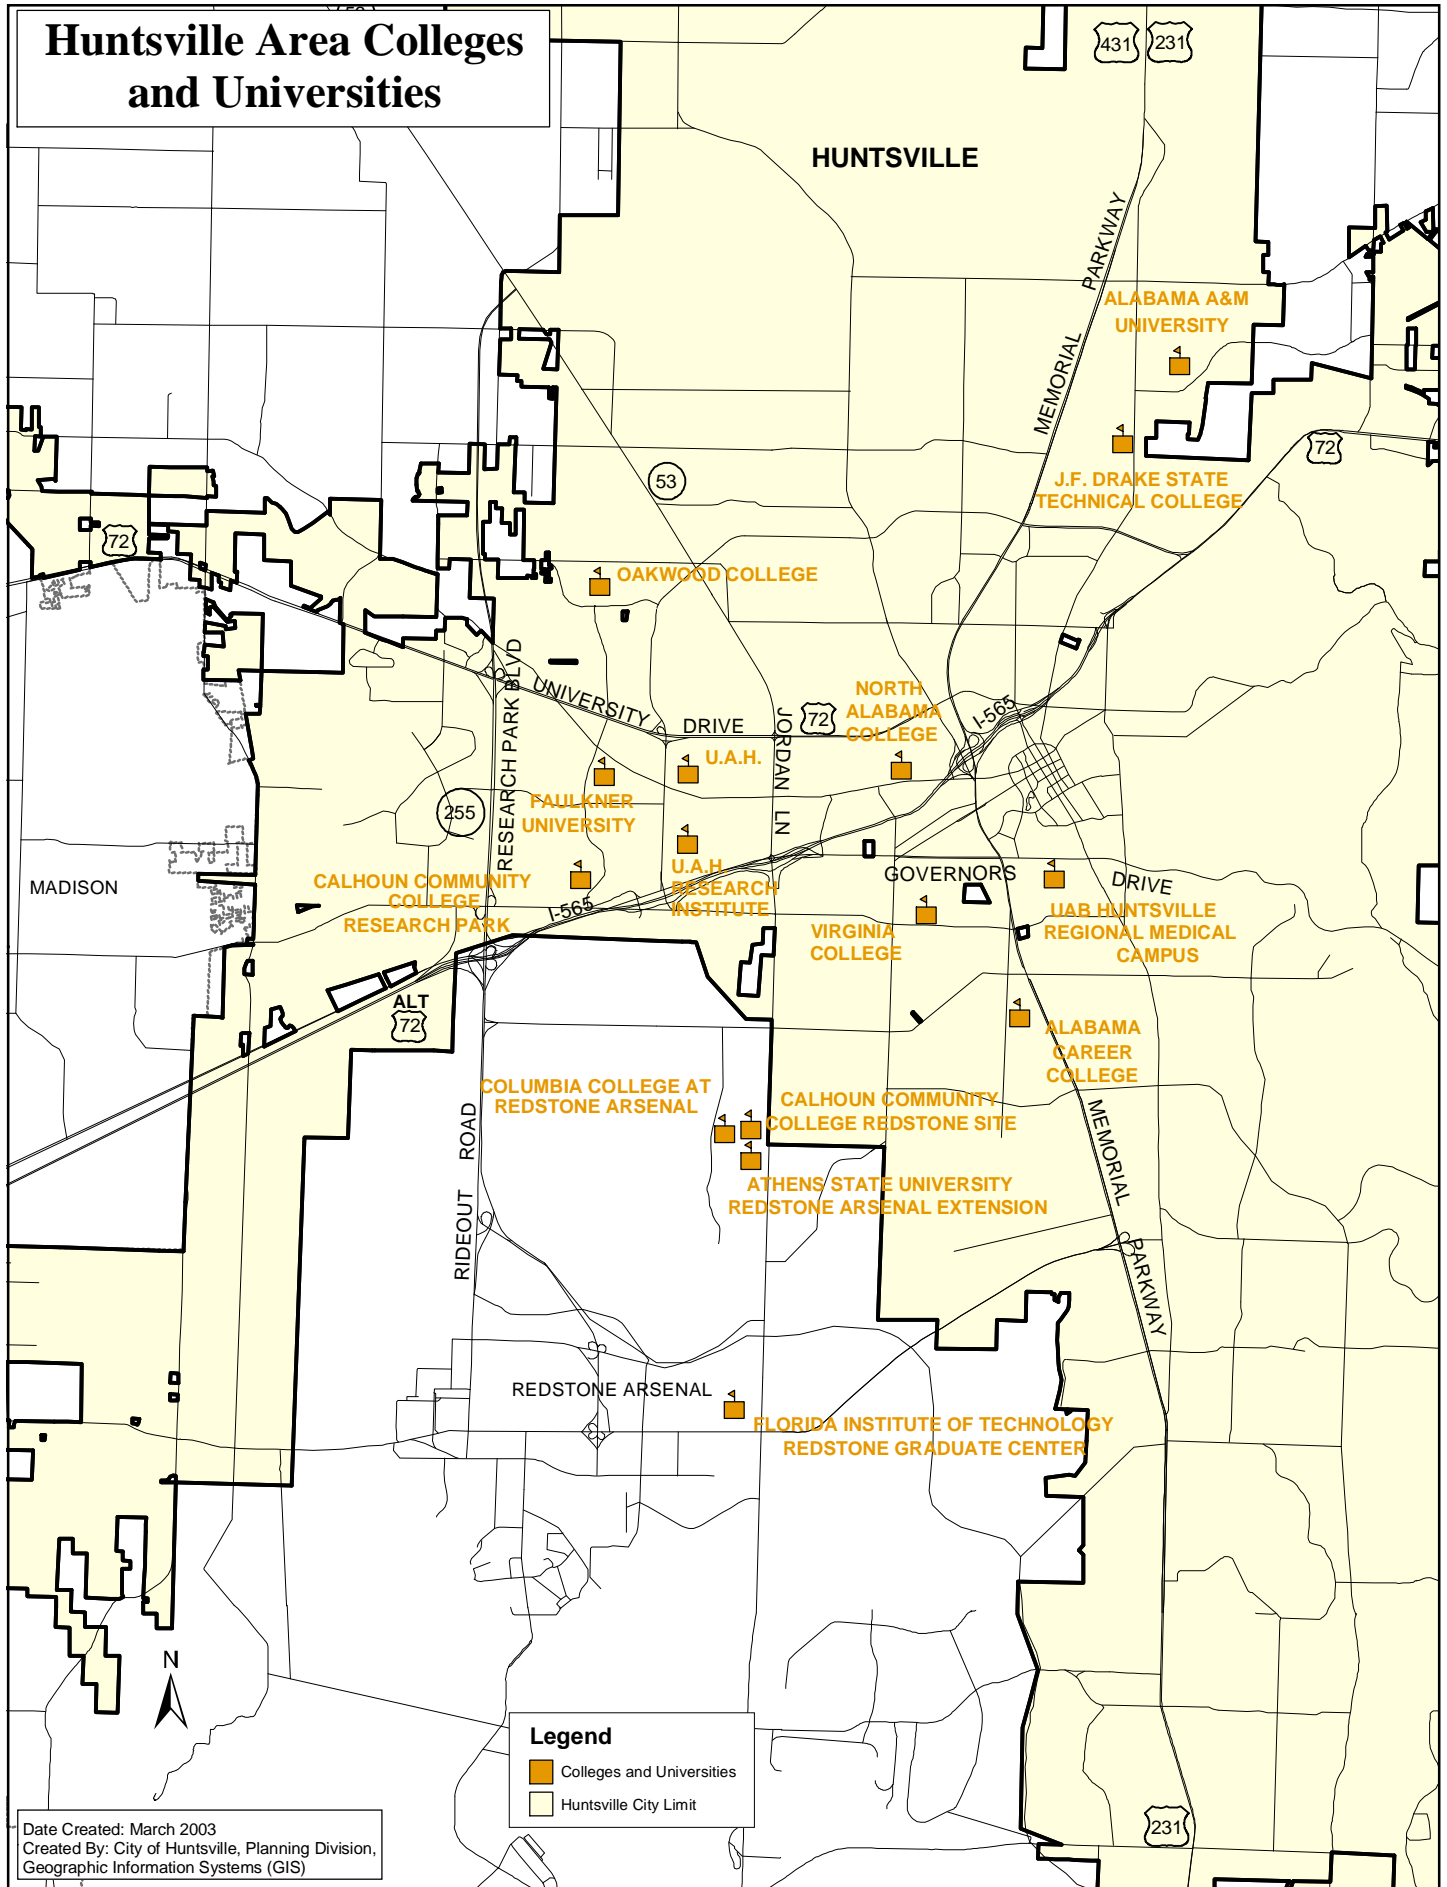

# Huntsville Area Colleges and Universities

**Legend**

- Colleges and Universities
- Huntsville City Limit

Date Created: March 2003  
 Created By: City of Huntsville, Planning Division,  
 Geographic Information Systems (GIS)